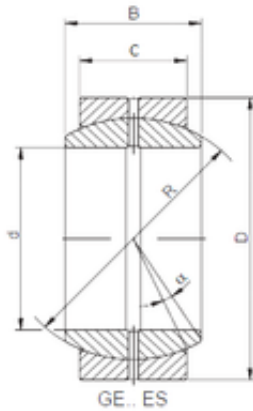

17 mm x 30 mm x 14 mm Loyal GE 017 ES plain bearings

Bearing No. GE 017 ES

Size	17x30x14 mm
Bore Diameter	17 mm
Outer Diameter	30 mm
Width	14 mm
d	17 mm
D	30 mm
B	14 mm
C	10 mm
R	25 mm
Angle	10 °
Weight	0,039 Kg
Basic dynamic load rating (C)	21,2 kN

GE 017 ES Bearing 2D drawings and 3D CAD models