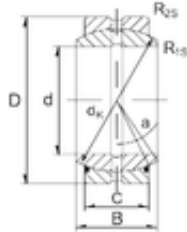

17 mm x 30 mm x 14 mm ZEN GE17ES plain bearings

Bearing No. GE17ES

Size	17x30x14 mm
Bore Diameter	17 mm
Outer Diameter	30 mm
Width	14 mm
d	17 mm
D	30 mm
B	14 mm
C	10 mm
dk	25 mm
r1 min.	0,3 mm
r2 min.	0,3 mm
Angle	10 °
Weight	0,041 Kg
Basic dynamic load rating (C)	21 kN

GE17ES Bearing 2D drawings and 3D CAD models