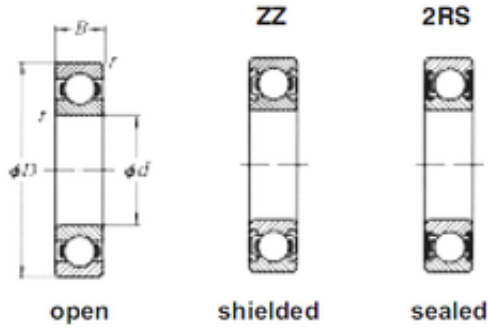

DRIVESHAFT AND BEARINGS MANUFACTURE C...

17 mm x 40 mm x 12 mm Loyal 6203-2RS deep groove ball bearings

Bearing No. 6203-2RS

Size	17x40x12 mm
Bore Diameter	17 mm
Outer Diameter	40 mm
Width	12 mm
d	17 mm
D	40 mm
B	12 mm
C	12 mm

6203-2RS Bearing 2D drawings and 3D CAD models