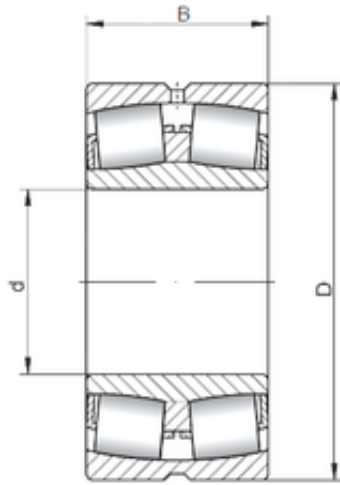

# DRIVESHAFT AND BEARINGS MANUFACTURE C...

190 mm x 400 mm x 132 mm Loyal 22338  
CW33 spherical roller bearings

Bearing No. 22338 CW33

Size	190x400x132 mm
Bore Diameter	190 mm
Outer Diameter	400 mm
Width	132 mm
d	190 mm
D	400 mm
B	132 mm
C	132 mm
Weight	80 Kg
Basic dynamic load rating (C)	1870 kN
Basic static load rating (C0)	2650 kN
(Grease) Lubrication Speed	850 r/min

22338 CW33 Bearing 2D drawings and 3D CAD models